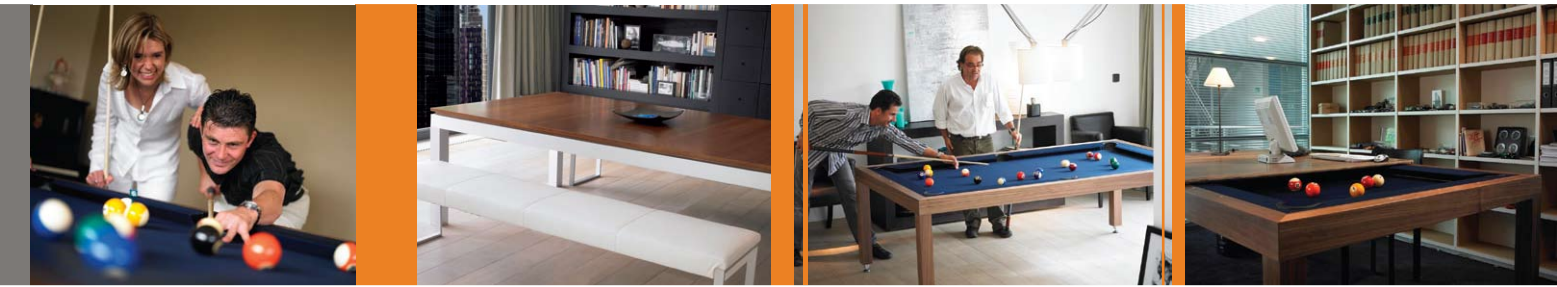

OPTIONS

☐ EASY-LIFT mechanism (spring-assisted)