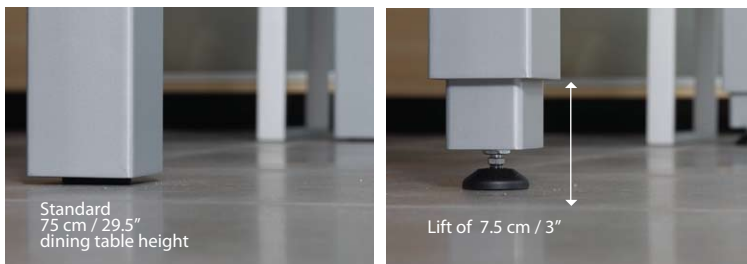

Raises the fusion table 7.5cm/3" with minimal effort from the standard 75cm/29.5" dining height for optimal billiard play.

aramith. Premium Accessory kit

Main additional features:
9-ball rack, Premium Aramith balls and cues.