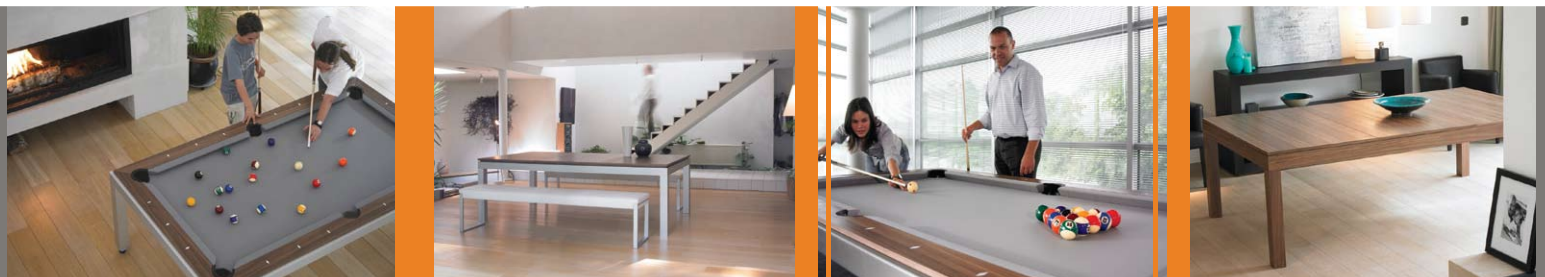

[fusiontables] by Aramith®

A new dimension for your dining room

Dimensions

230L x 134W x 75H cm
90 1/2" L x 52 3/4" W x 29 1/2" H

Minimum room dimensions : 420L x 324W cm
13'9" L x 10'8" W

Optimal room dimensions : 482L x 386W cm
15'10" x 12'8" W

Line option

Aluminium color powder coating

Brushed Stainless Steel

Wood

Wood option (for metal line top & wooden line)

Wenge finish
Ref. WE

Walnut finish
Ref. WA

Light oak finish
Ref. LO

Casino game cloth & accessories

Specific 200 x 100 cm (78 3/4" x 39 1/2") cloth to be fixed on the table top reverse side.
Included: professional 300 pc poker chips set with 5 dice and 2 decks of playing cards in an aluminium case.